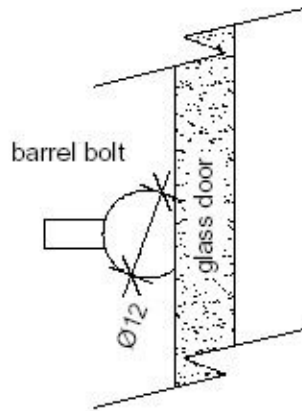

Glass Cabinet components 304 stainless steel - locks and bolts

Barrel bolt GG

PLAN VIEW

SECTION

amd 7