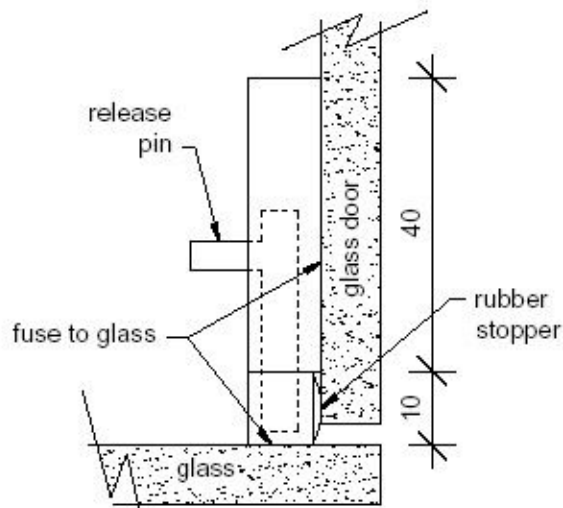

Glass Cabinet components 304 stainless steel - locks and bolts

Barrel bolt GG

PLAN VIEW

SECTION

amd 7