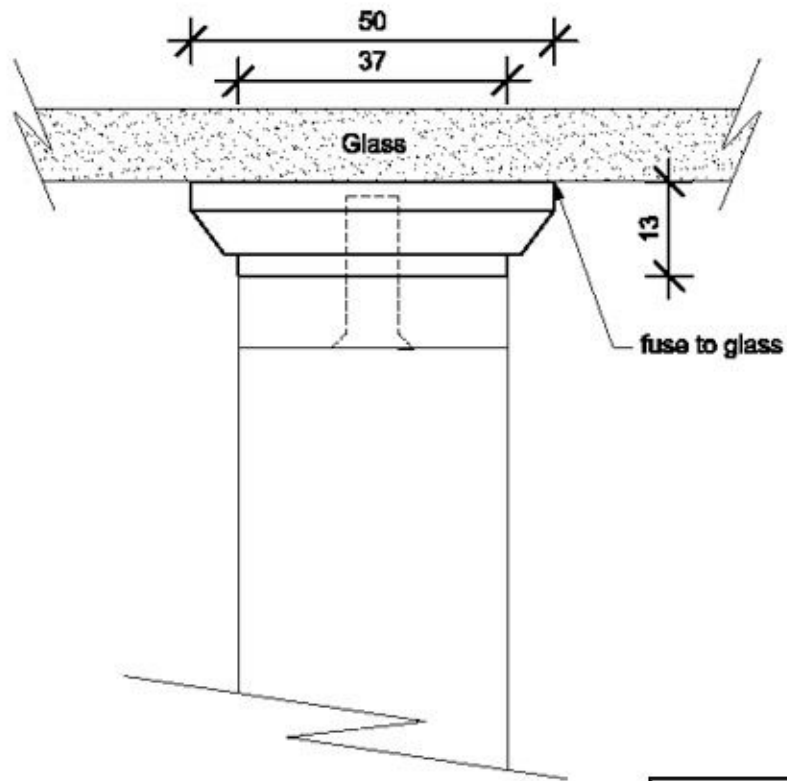

Glass Cabinet components 304 stainless steel - fuse on leg components

Diam 50 taper screw on flange

amd 24