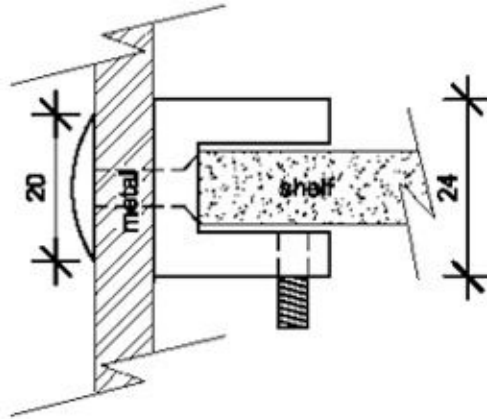

Glass Cabinet components 304 stainless steel - knobs and shelf supports

Glass clamp brushed

SECTION

ELEVATION

amd 22
brushed

amd 23
polished