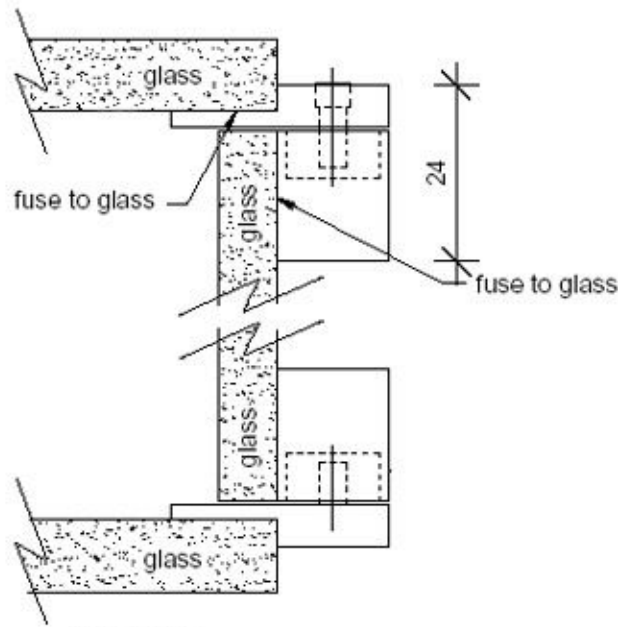

Glass Cabinet components 304
stainless steel - hinges

Large half round hinge GG

PLAN VIEW

SECTION

amd 14