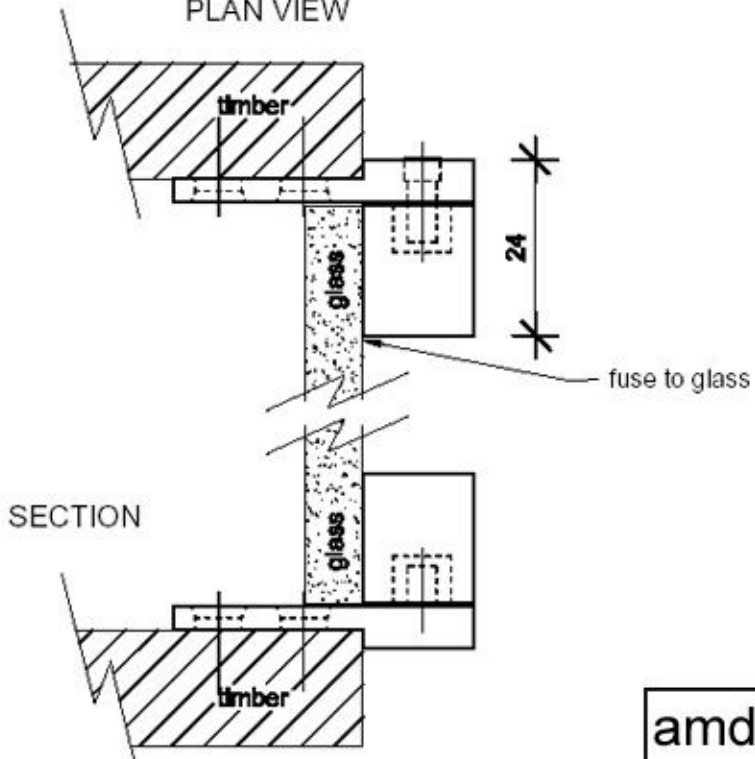

Glass Cabinet components 304
stainless steel - hinges

Large half round hinge GW

PLAN VIEW

SECTION

amd 15