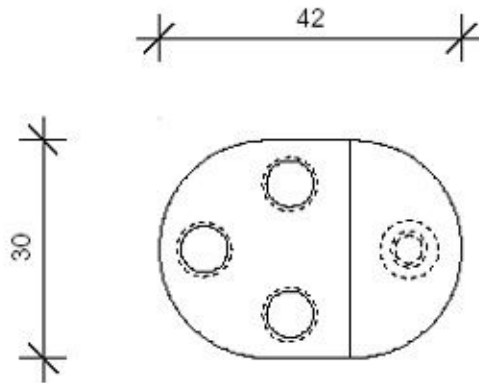

Glass Cabinet components 304
stainless steel - hinges

Large half round hinge GW

PLAN VIEW

SECTION

amd 15