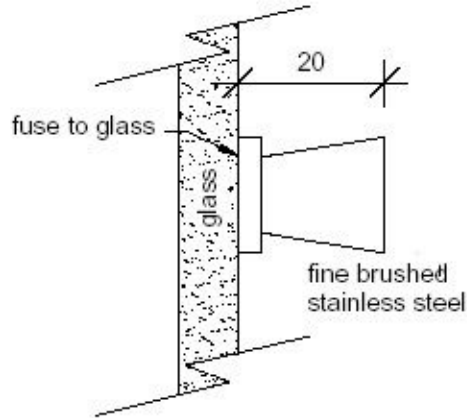

Glass Cabinet components 304 stainless steel - knobs and shelf supports

## Large knob GG

PLAN / SECTION

ELEVATION

amd 2