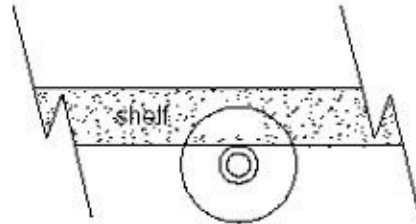

Glass Cabinet components 304 stainless steel - knobs and shelf supports

Shelf support G

SECTION

ELEVATION

amd 4