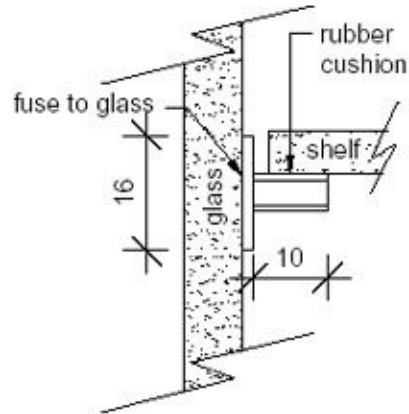

Glass Cabinet components 304 stainless steel - knobs and shelf supports

Shelf support G

SECTION

ELEVATION

amd 4