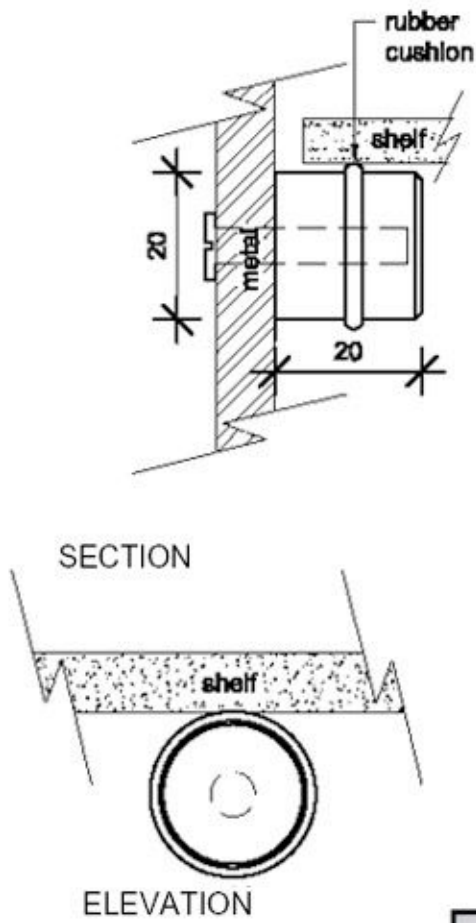

Glass Cabinet components 304 stainless steel - knobs and shelf supports

Shelf support M

amd 6