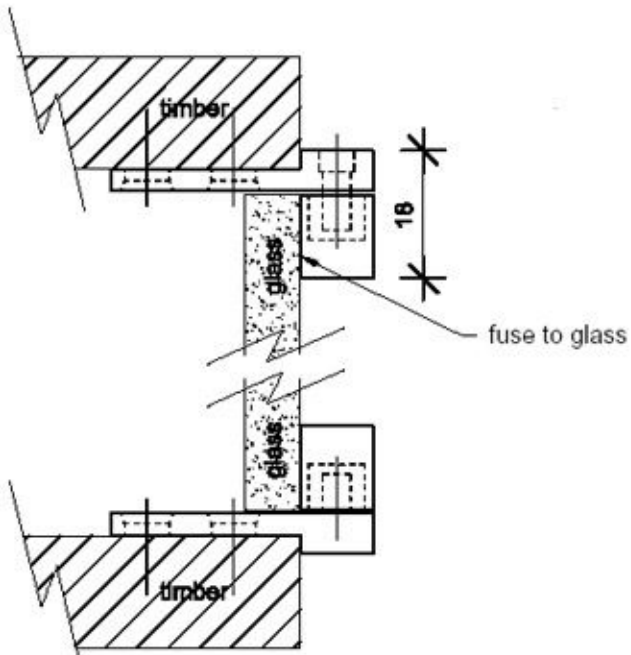

Glass Cabinet components 304
stainless steel - hinges

Small half round hinge GG

20

PLAN VIEW

SECTION

amd 12