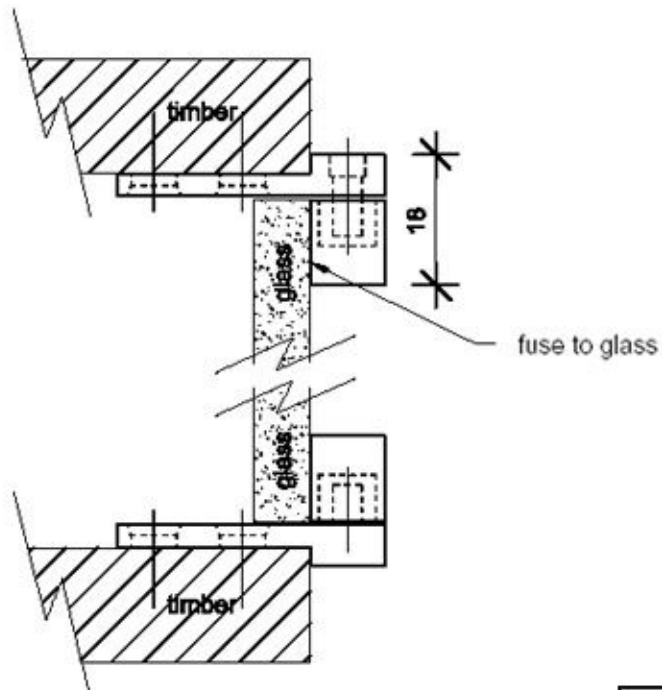

Glass Cabinet components 304
stainless steel - hinges

Small half round hinge GW

PLAN VIEW

SECTION

amd 13