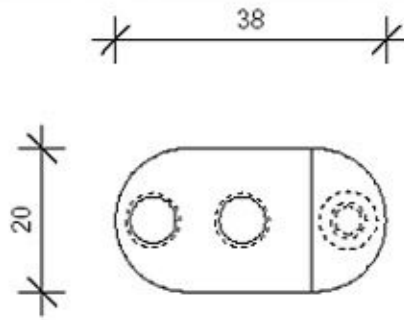

Glass Cabinet components 304
stainless steel - hinges

Small half round hinge GW

PLAN VIEW

SECTION

amd 13