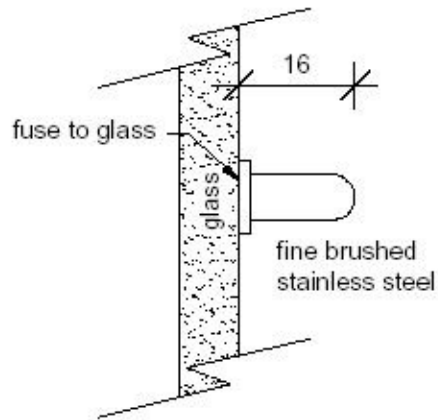

Glass Cabinet components 304 stainless steel - knobs and shelf supports

Small knob GG

PLAN / SECTION

ELEVATION

amd 1