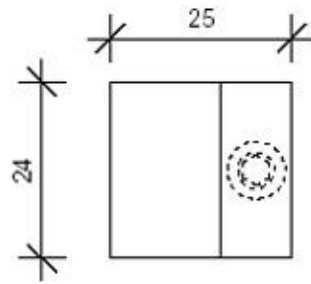

Glass Cabinet components 304  
stainless steel - hinges

Square hinge GG

PLAN VIEW

SECTION

amd 29