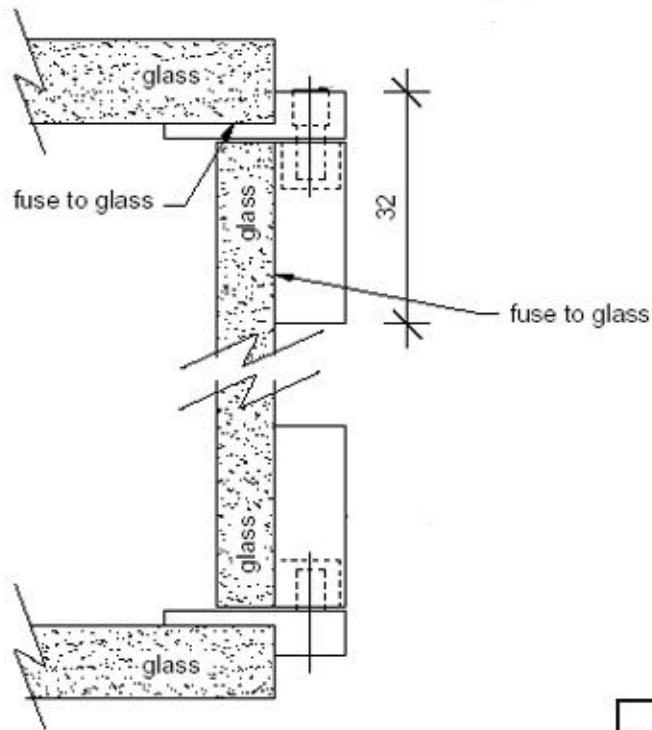

Glass Cabinet components 304  
stainless steel - hinges

Square hinge GG

PLAN VIEW

SECTION

amd 29