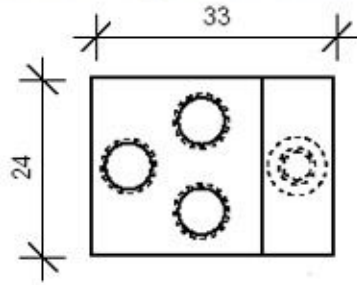

Glass Cabinet components 304
stainless steel - hinges

Square hinge GW

PLAN VIEW

SECTION

amd 29