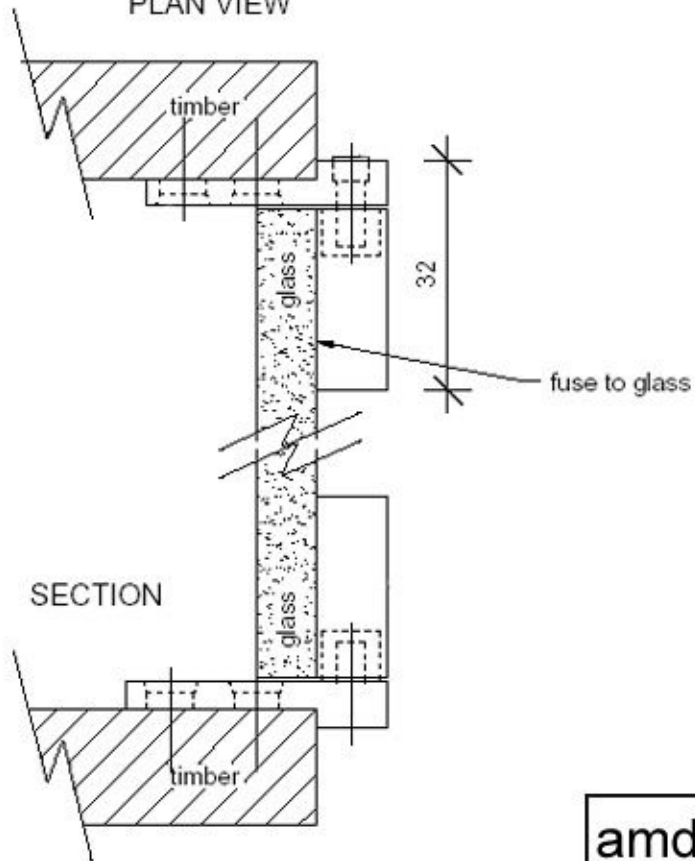

Glass Cabinet components 304
stainless steel - hinges

Square hinge GW

PLAN VIEW

SECTION

amd 29