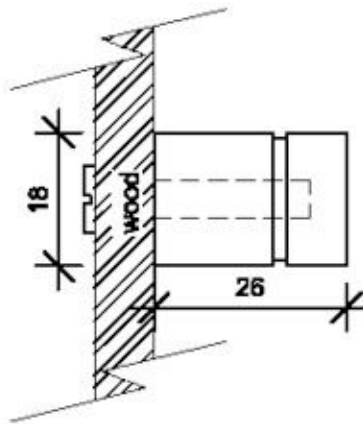

Glass Cabinet components 304 stainless steel - knobs and shelf supports

Straight handle

PLAN / SECTION

amd 3